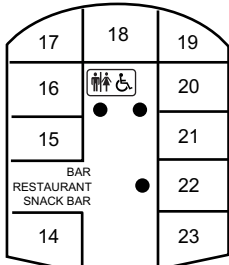

GATES 14-23

GATES 6-11

OVERSEAS TERMINAL

GATES 26-34

CONTINENTAL NORTHWEST LOUNGES ACROSS OF GATE 13

GATES 12-13

GATES 24-25

GATES 49-53

MAKAI PIER

GATE 54

ALOHA AIRLINES

INTERISLAND TERMINAL

2

SECOND LEVEL

- RESTROOM
- ♿ ACCESSIBLE FAMILY RESTROOM
- ☎ TTY PHONE
- ⬆ ELEVATOR
- ◇ SECURITY CHECKPOINT

HONOLULU INTERNATIONAL AIRPORT