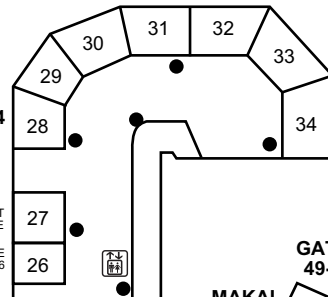

GATES 14-23

GATES 6-11

OVERSEAS TERMINAL

GATES 26-34

CONTINENTAL NORTHWEST LOUNGES ACROSS OF GATE 13

GATES 12-13

GATES 24-25

GATES 49-53

MAKAI PIER

GATE 54

ALOHA AIRLINES

INTERISLAND TERMINAL

2

SECOND LEVEL

- RESTROOM
- ♿ ACCESSIBLE FAMILY RESTROOM
- ☎ TTY PHONE
- ⬆ ELEVATOR
- ◇ SECURITY CHECKPOINT

HONOLULU INTERNATIONAL AIRPORT